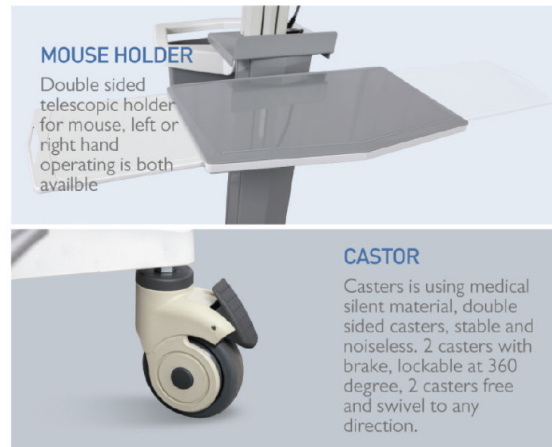

Computer Troller  
**NCC1**

## QUALITY CONTROL

## Technical Parameters

Size: 648.3mm(L) x 489.5mm(W) x 1260.5mm(H)      2280x1090 mm